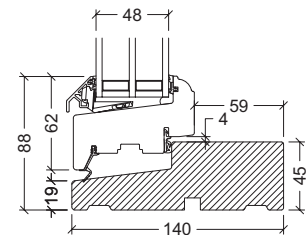

# VELFAC Classic wood casement door - thresholds

**18mm / 22.5mm composite**  
element depth 115mm and 148mm

**45mm oak**  
element depth 115mm and 140mm

**51mm pine with aluminium tread-plate**  
element depth 115mm