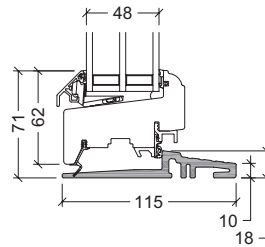

# VELFAC Classic wood casement door - thresholds

**18mm / 22.5mm composite**  
element depth 115mm and 148mm

**45mm oak**  
element depth 115mm and 140mm

**51mm pine with aluminium tread-plate**  
element depth 115mm