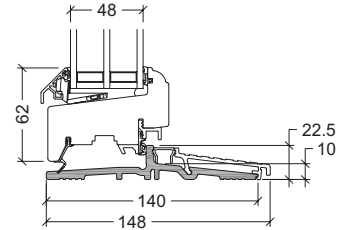

# VELFAC Classic wood casement door - thresholds

**18mm / 22.5mm composite**  
element depth 115mm and 148mm

**45mm oak**  
element depth 115mm and 140mm

**51mm pine with aluminium tread-plate**  
element depth 115mm