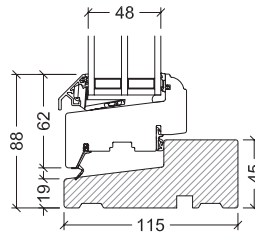

# VELFAC Classic wood casement door - thresholds

**18mm / 22.5mm composite**  
element depth 115mm and 148mm

**45mm oak**  
element depth 115mm and 140mm

**51mm pine with aluminium tread-plate**  
element depth 115mm